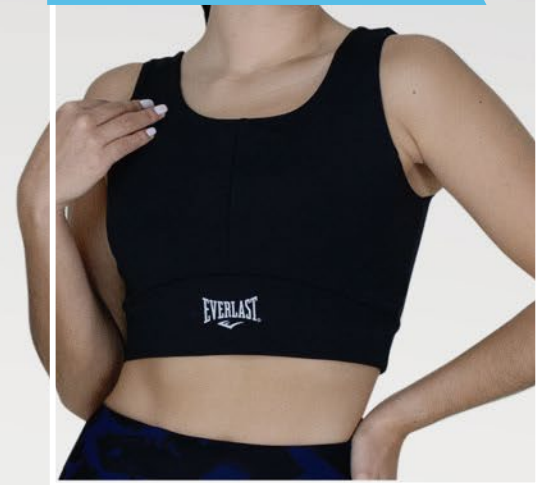

SOFT-SKIN

SKU: EV34BAL601
COLOR: Black

ABSTRACT BIKER SHORT

EVERLAST

MATERIAL:

83% RECYCLED POLYESTER - 17% SPANDEX

2/S 3/M 2/L

SOFT-SKIN