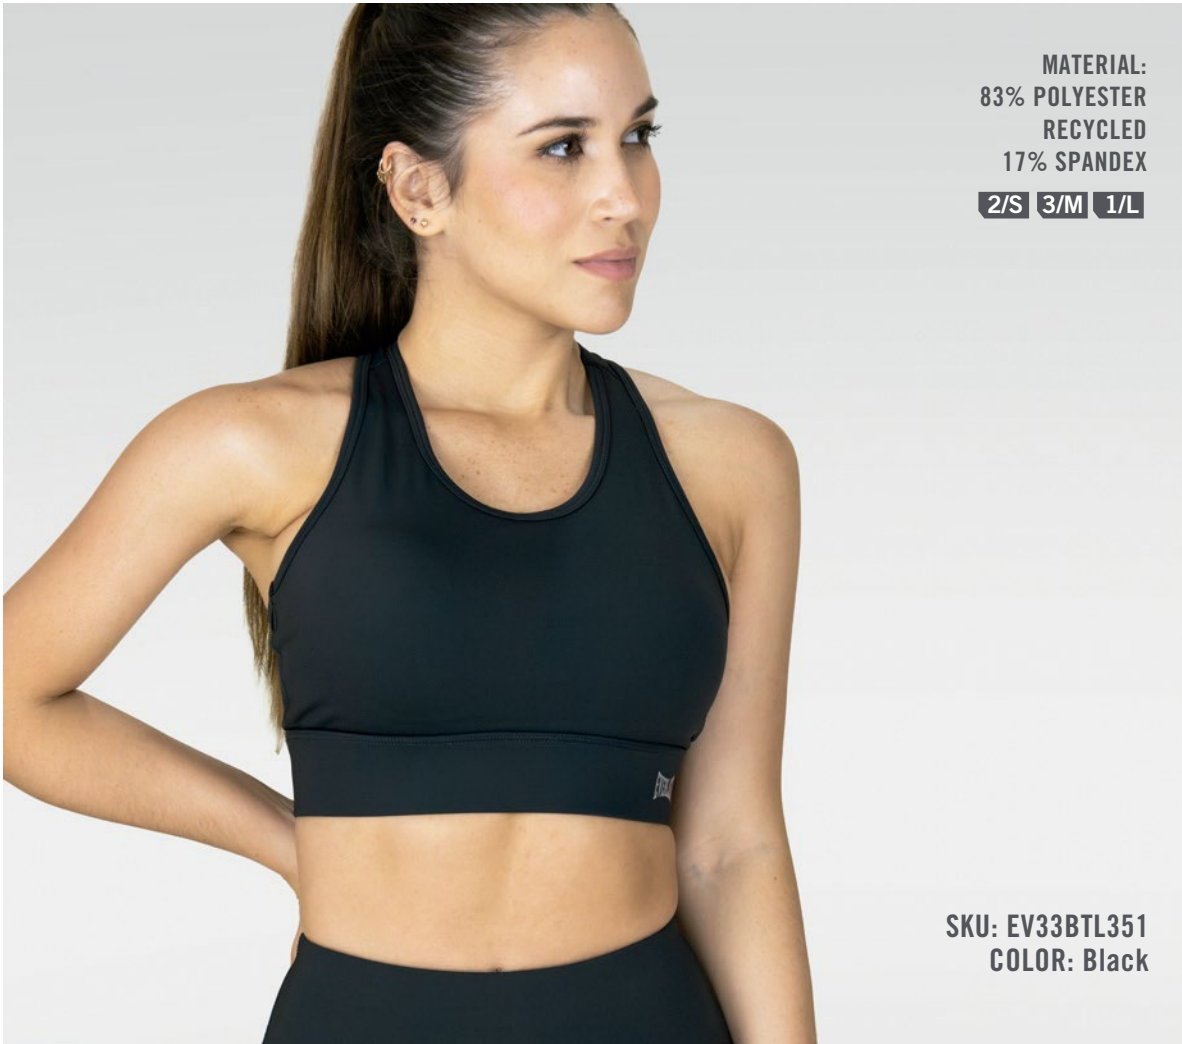

JACKET COURT

MATERIAL:
75% NYLON
25% SPANDEX

2/S 3/M 1/L

SKU: EV63RTL808
COLOR: White

BRA SUPPORT

MATERIAL:
83% POLYESTER
RECYCLED
17% SPANDEX
2/S 3/M 1/L

SKU: EV33BTL351
COLOR: Black

SKU: EV33BTL353
COLOR: Navy