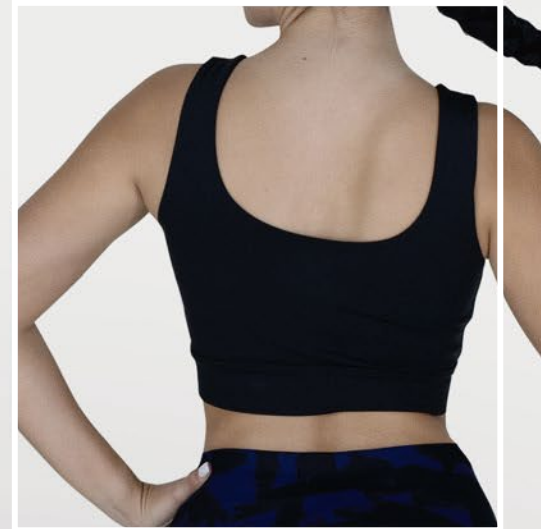

SOFT-SKIN

SKU: EV34BAL601
COLOR: Black

ABSTRACT BIKER SHORT

EVERLAST

MATERIAL:

83% RECYCLED POLYESTER - 17% SPANDEX

2/S 3/M 2/L

SOFT-SKIN