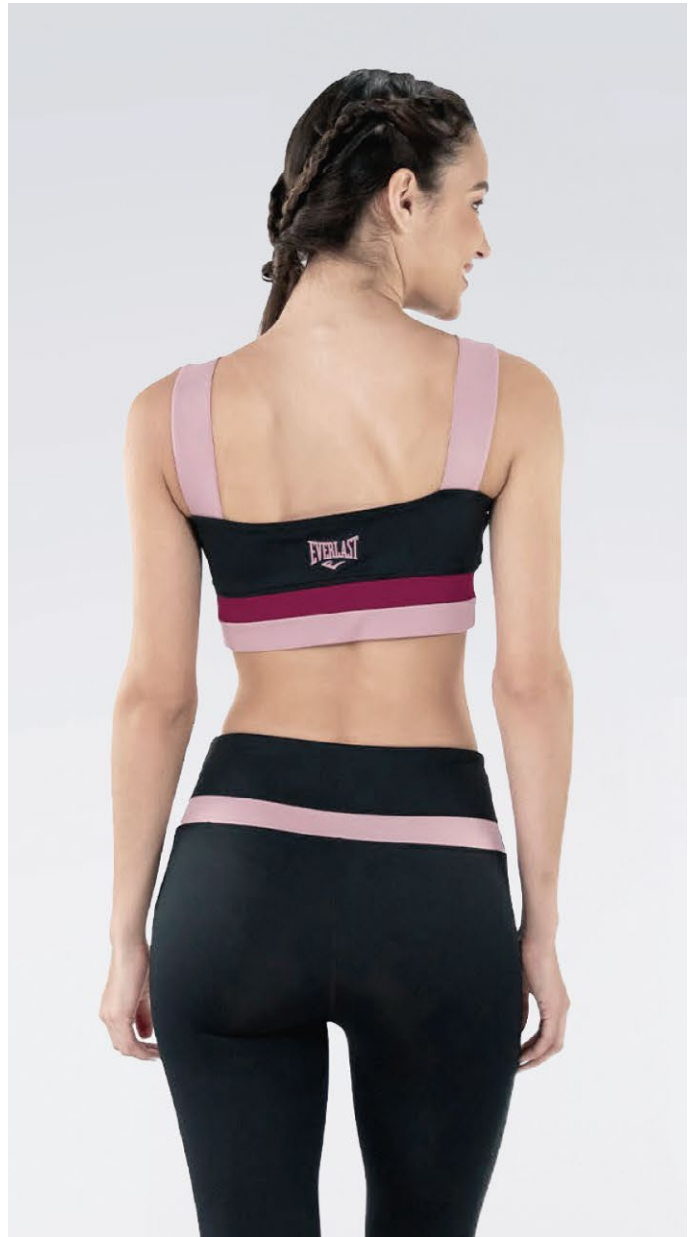

SKU: EV32ABL451 COLOR: Black/Wine