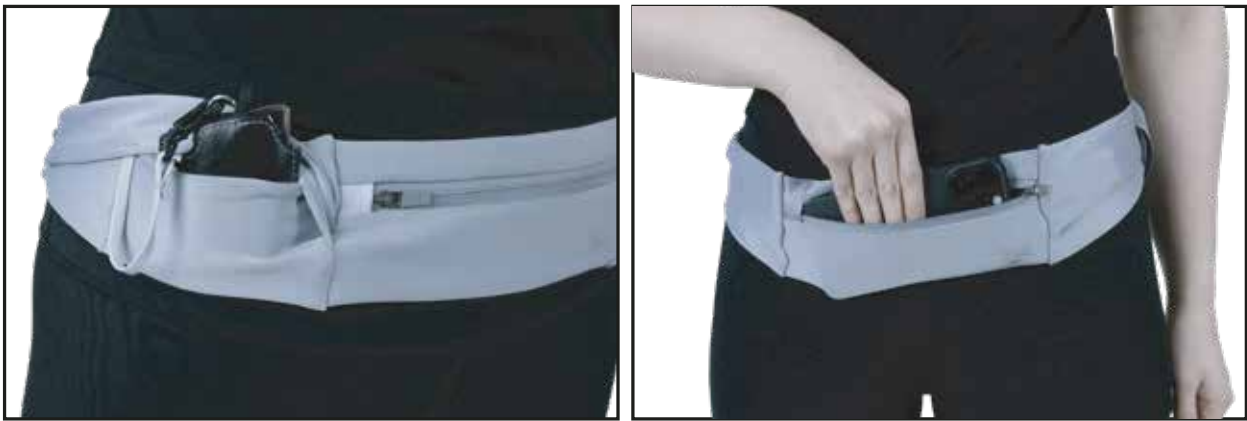

50 x 24 x 24 CM

SKU: EVGB2B031 COLOR: Black

RANDOM SHOULDER BAG

SKU: EV5SHB781 COLOR: Pink

LONG BACKPACK

52 x 32 x 15 CM

SKU: EV9LPB312 **COLOR:** Grey / Red

PREMIUM FITNESS WAISTBAG

Made of durable material for a long life.
Main zippered accessory pocket is great for keys, ID, cell phone.
Front pocket for small items.
light and fashionable
The durable belt adjusts to fit most waist sizes.